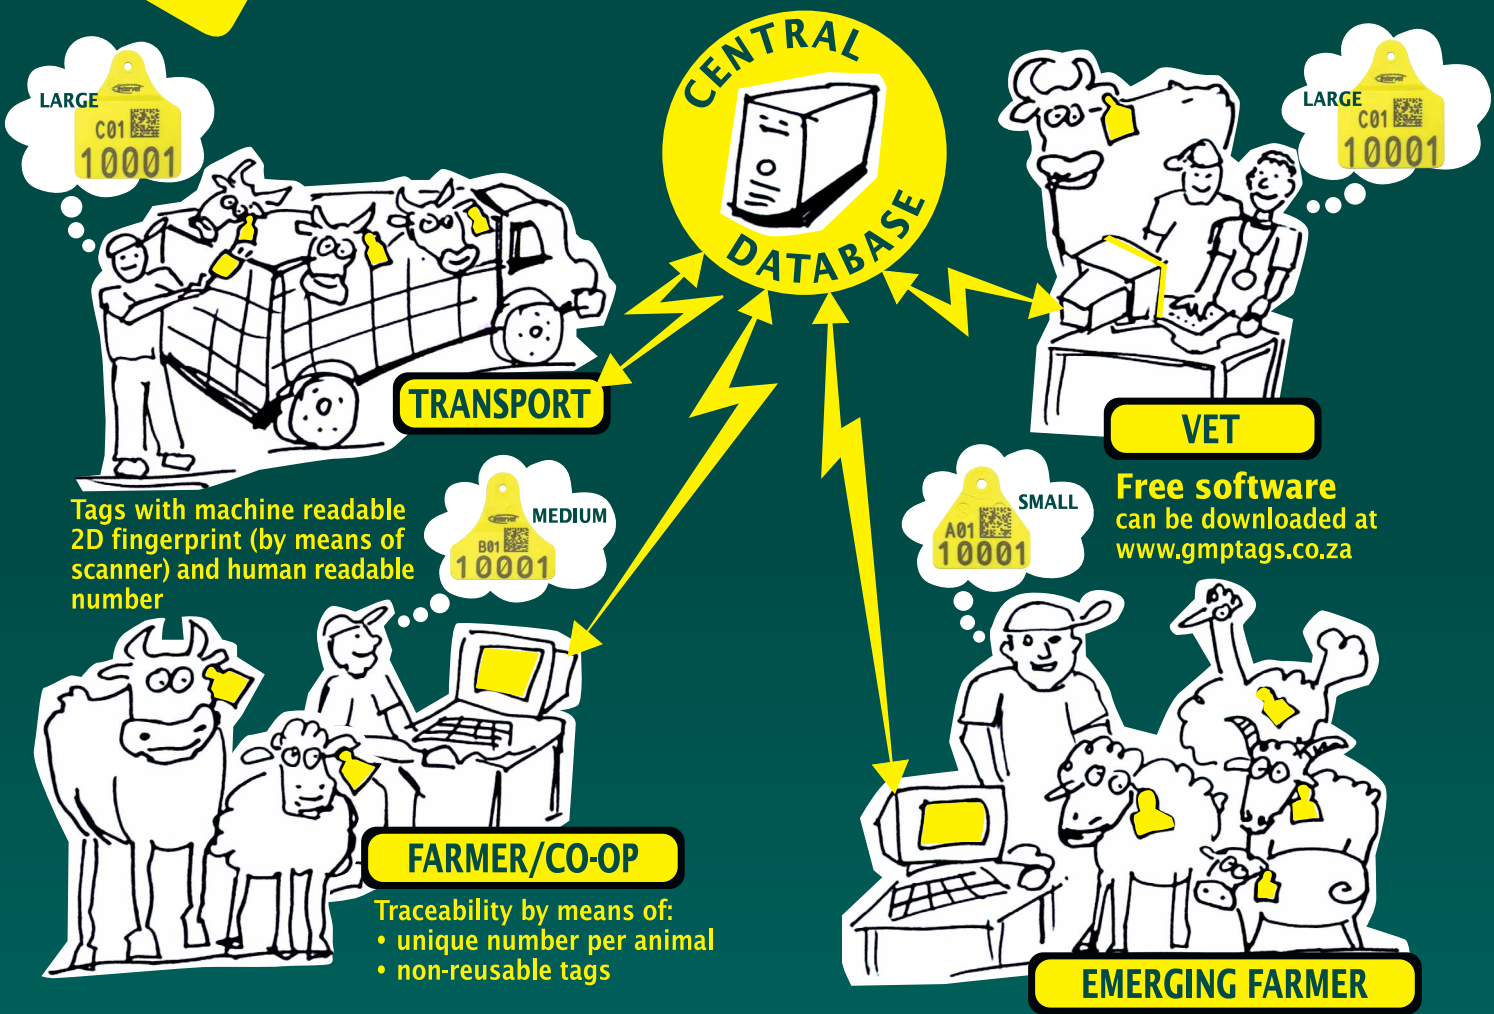

# ID Tags

## Sets a standard in traceability

### FUNCTIONS OF THE SOFTWARE

- Owner registration
- Location registration
- Data can be stored on a computer as well as a central database via internet
- Animal records can be transferred from one owner to another via internet
- Proof of ownership when combined with DNA
- A transport form can be printed that contains the details of the seller, buyer and the numbers of the animals that are sold
- Wool fibre thickness can be kept on record and will facilitate grouping of animals for shearing and selection purposes
- Treatment records can be kept
- FAMACHA® – worm resilient sheep can be identified
- ADG (average daily gain) can be calculated
- Serving dates can be kept on record and used to calculate expected parturition dates
- The software makes provision for a range of animal species including sheep, goat, pigs, ostriches and cattle
- Several reports can be generated to assist in decision making to ensure proper herd management
- Assist in biosecurity
- Assist in the control of erosion and notifiable diseases.